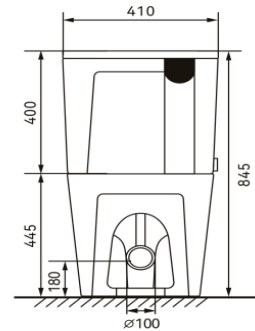

ZENMO IQ TOILET SUITE

WELS Reg No: L47083

WELS: 4 Star 3.5L Average Flush

SPECIFICATIONS

ZENMO IQ Smart Toilet Technical Specifications

Technical Specifications

- *Size: 730X410X845mm
- *Hands Free Rimless Tornado Flush
- *WELS rating: 4 star, 4.6L/3.0L(3.5 litres per flush)
- *Built in Overflow protection
- *Back (LH top), Left or Right Bottom inlet connection
- *Available in S-Trap or P-Trap
- *S-Trap: 160-260mm
- *P-Trap: 180mm
- *IP rating: IPX4