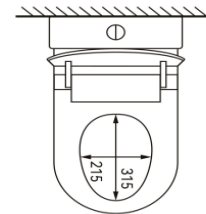

ZENMO IQ TOILET SUITE

WELS Reg No: L47083

WELS: 4 Star 3.5L Average Flush

SPECIFICATIONS

ZENMO IQ Smart Toilet Technical Specifications

Technical Specifications

- *Size: 730X410X845mm
- *Hands Free Rimless Tornado Flush
- *WELS rating: 4 star, 4.6L/3.0L(3.5 litres per flush)
- *Built in Overflow protection
- *Back (LH top), Left or Right Bottom inlet connection
- *Available in S-Trap or P-Trap
- *S-Trap: 160-260mm
- *P-Trap: 180mm
- *IP rating: IPX4