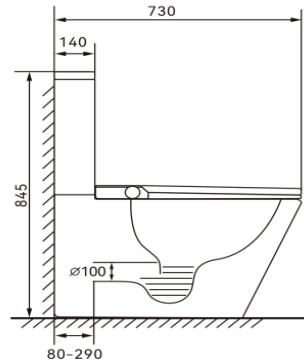

ZENMO IQ TOILET SUITE

WELS Reg No: L47083

WELS: 4 Star 3.5L Average Flush

SPECIFICATIONS

ZENMO IQ Smart Toilet Technical Specifications

Technical Specifications

- *Size: 730X410X845mm
- *Hands Free Rimless Tornado Flush
- *WELS rating: 4 star, 4.6L/3.0L(3.5 litres per flush)
- *Built in Overflow protection
- *Back (LH top), Left or Right Bottom inlet connection
- *Available in S-Trap or P-Trap
- *S-Trap: 160-260mm
- *P-Trap: 180mm
- *IP rating: IPX4