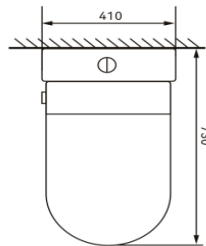

ZENMO IQ TOILET SUITE

WELS Reg No: L47083

WELS: 4 Star 3.5L Average Flush

SPECIFICATIONS

ZENMO IQ Smart Toilet Technical Specifications

Technical Specifications

- *Size: 730X410X845mm
- *Hands Free Rimless Tornado Flush
- *WELS rating: 4 star, 4.6L/3.0L(3.5 litres per flush)
- *Built in Overflow protection
- *Back (LH top), Left or Right Bottom inlet connection
- *Available in S-Trap or P-Trap
- *S-Trap: 160-260mm
- *P-Trap: 180mm
- *IP rating: IPX4